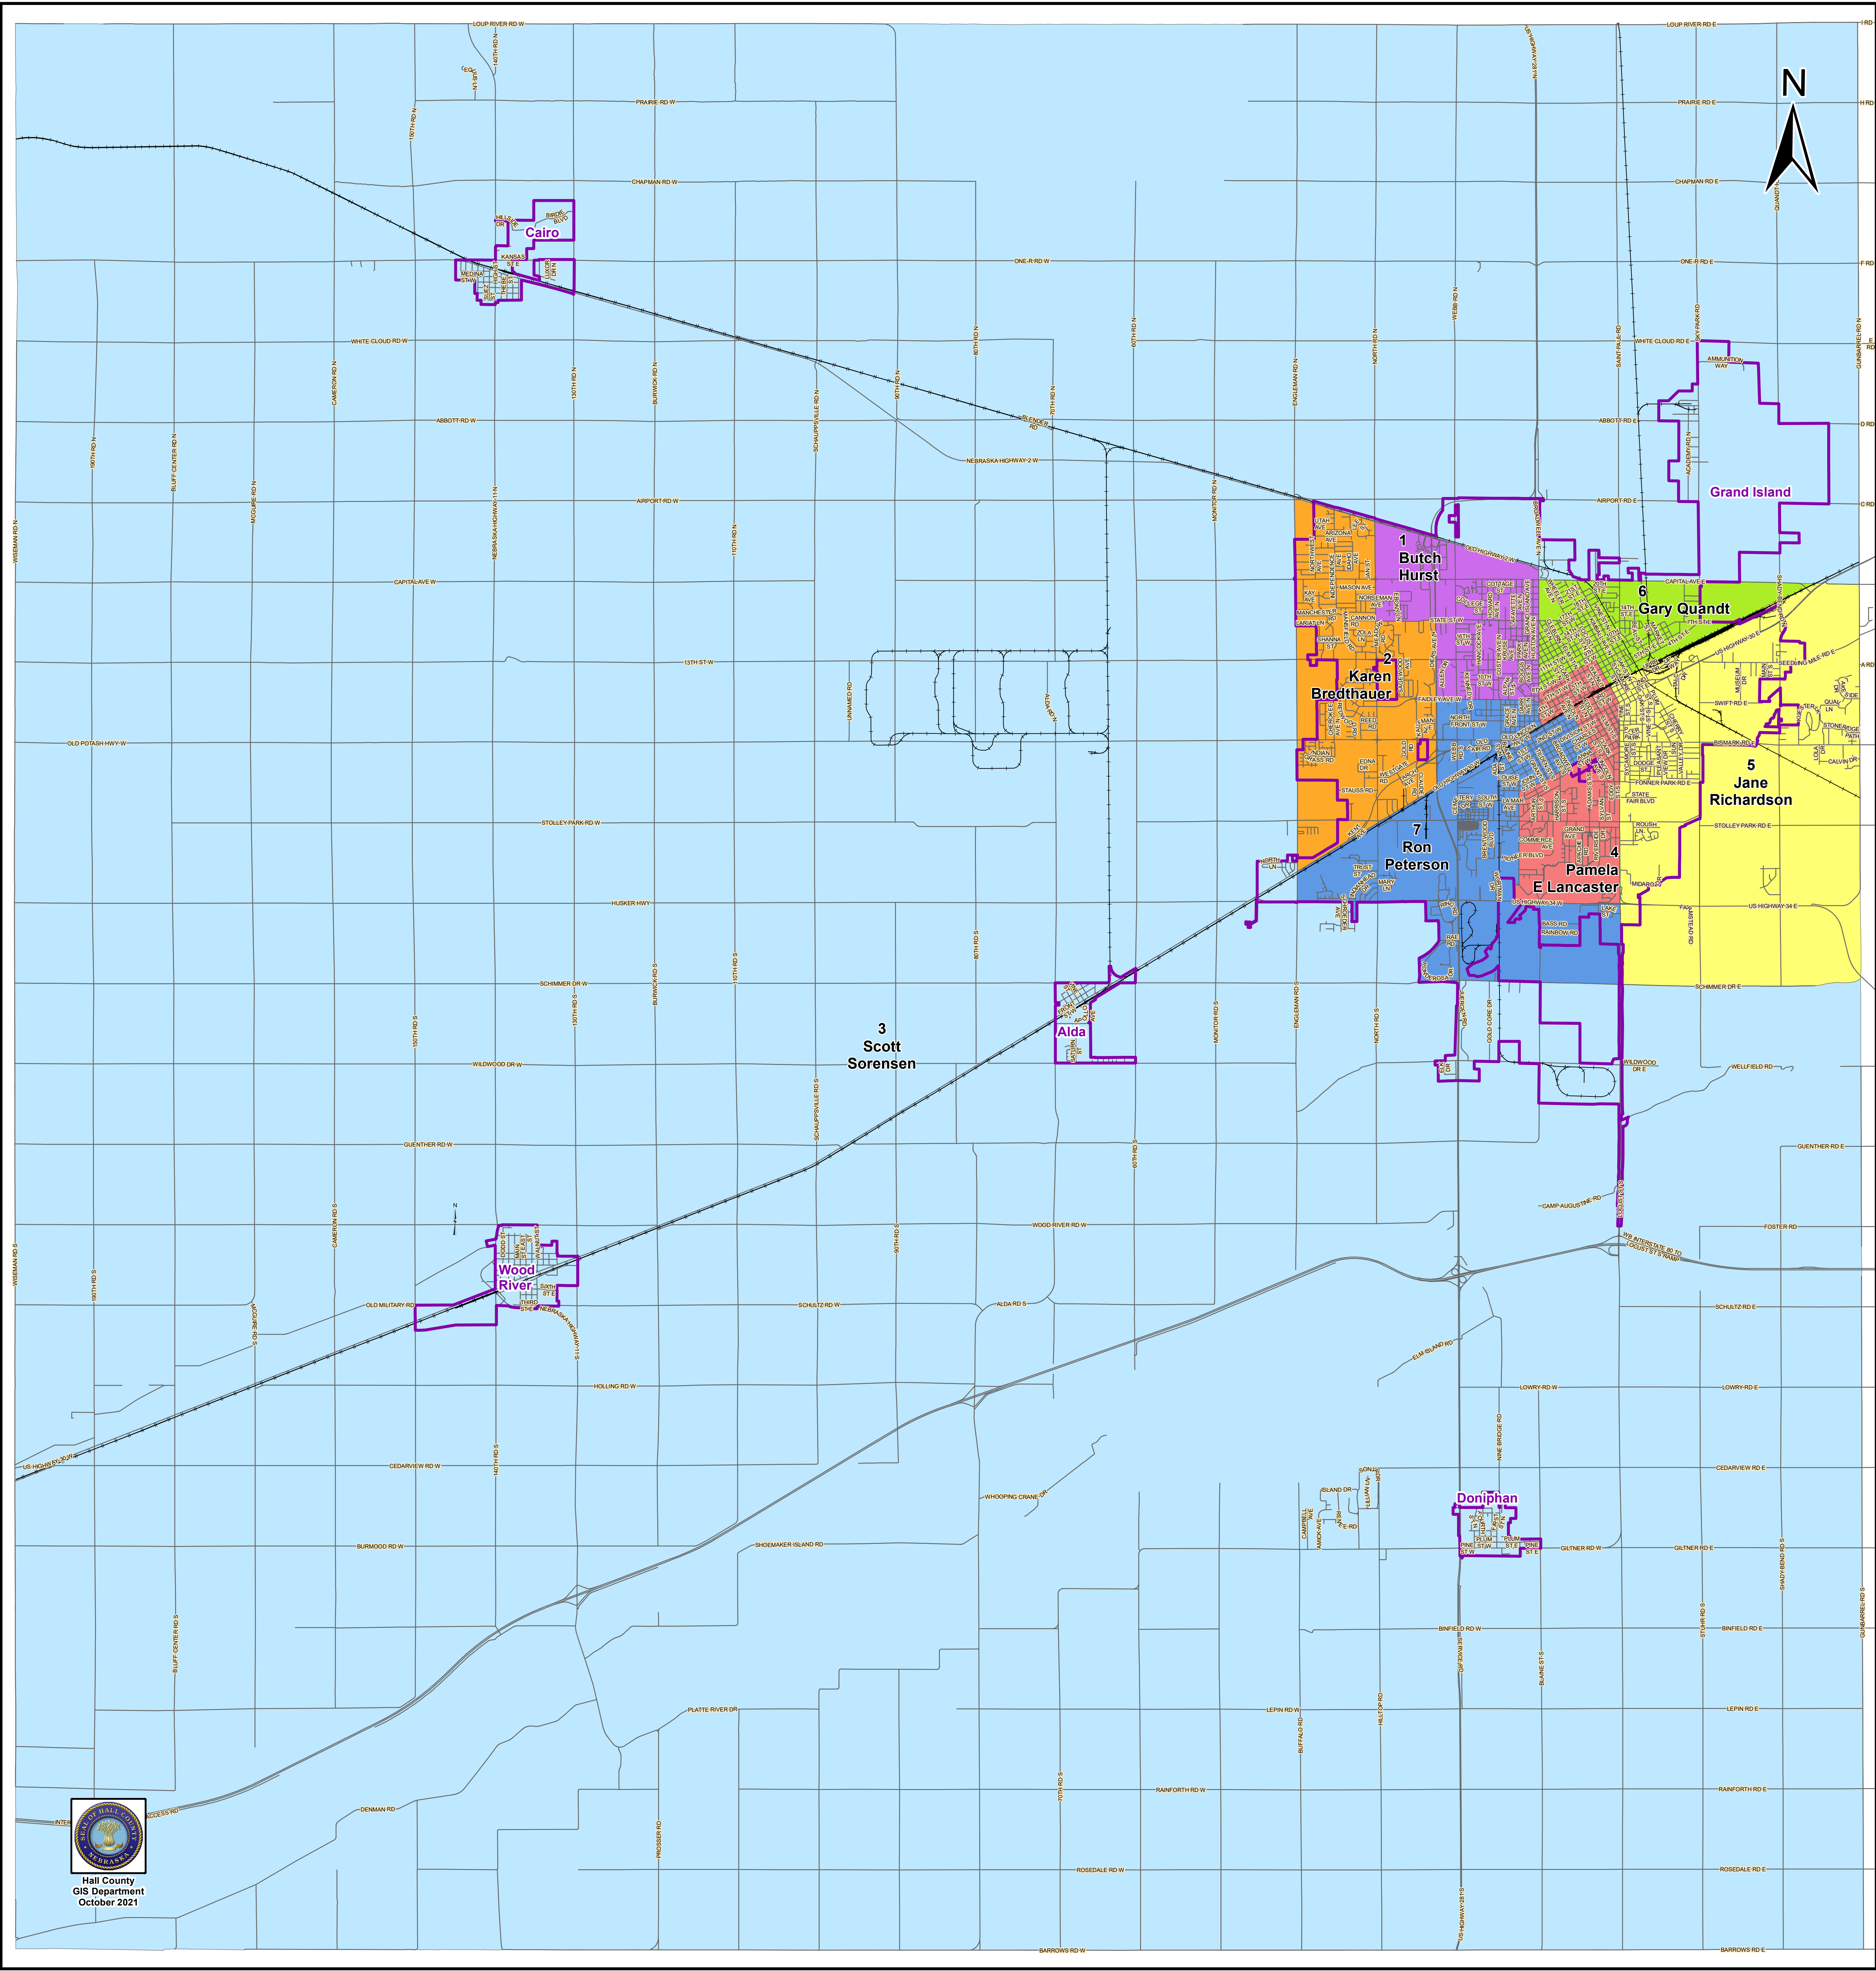

Hall County, Nebraska Board of Commissioners

Hall County
GIS Department
October 2021